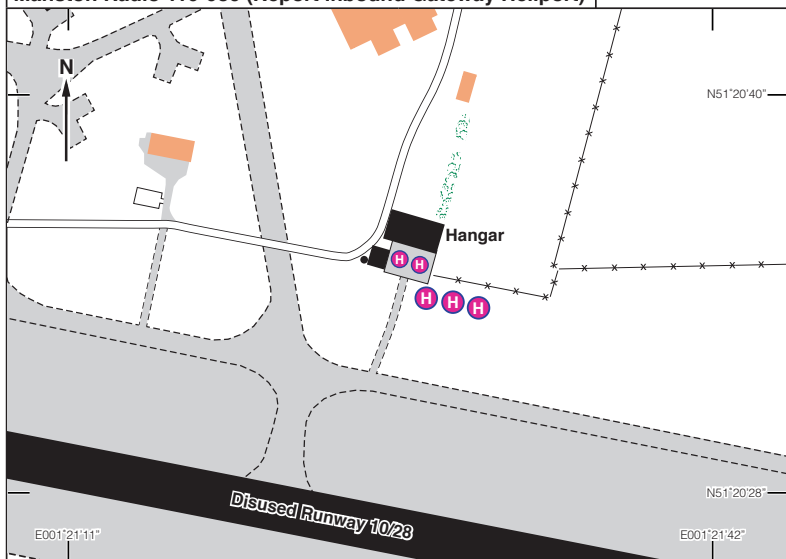

N51 20.57 E001 21.45 **MANSTON GATEWAY HELIPORT** 160ft AMSL

North East end of Manston Disused Runway 28/10.

**Manston Radio 119-930 (Report inbound Gateway Heliport)**

FATO	Dim(m)	Surface	Lighting
		Concrete Pads	Nil

**Customs:** By arrangement.

**Hangarage:** 1 night to 12 months available. **Maintenance:** Available.

**Remarks:** Operated by HelixAv, Kent International Airport, Manston, CT12 5BL.

Large concrete pads plus parking on grass if staying more than 2 hours.